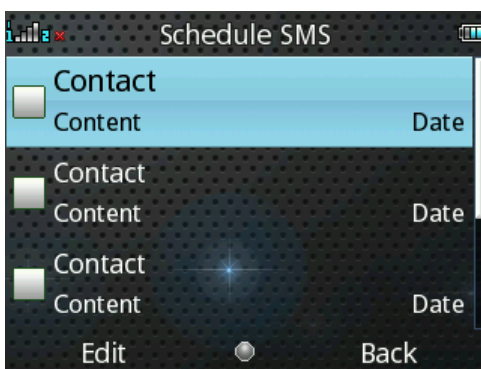

SMS TIME SENDING

You can postpone the sending of an SMS at defined time points

This function allows the user to write an SMS today but to decide **sending it later**, defining **date and time**.

Accessing the dedicated menu, you can insert:

- Sending date and time
- Recipient's numbers
- Message content
- Chosen SIM for sending
- In a few models it is possible also to periodically repeat the sending (every day, week, month, year)

The menu «**Schedule SMS**» will contain all the programmed messages, so the user can decide to activate them easily with a check.