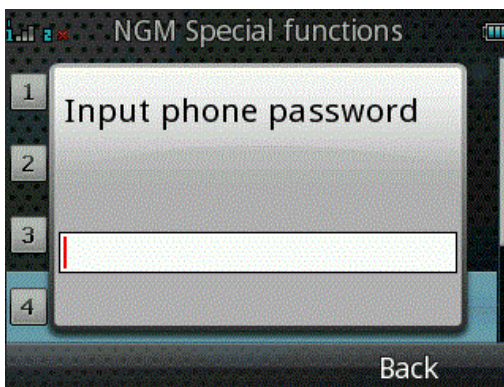

PRIVATE SECURITY

Possibility to password-protect the access to messages, phonebook and call logs

Inserting the phone password (1122 default, freely changeable), you access the private security menu from which you can password-protect the following phone menus:

- *Phonebook*
- *Messaging*
- *Call logs*
- *File manager*

Any following access to the protected area will be possible only with the phone password: